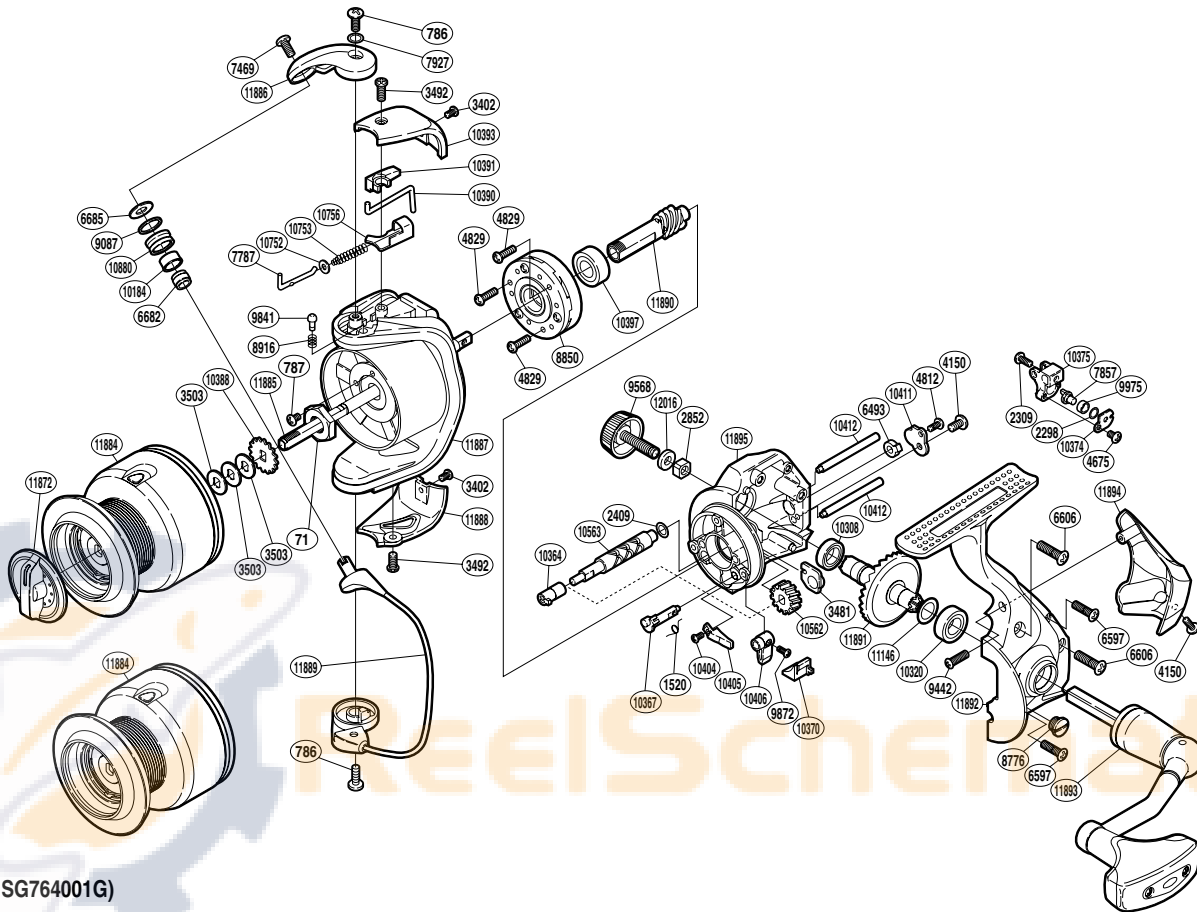

SHIMANO

TECHNIUM  A-RB

TEC-4000FB

(1SG764001G)

Part No.	Description	Part No.	Description	Part No.	Description
RD 0071	Rotor Nut	RD 8776	Oil Cap	RD10411	Worm Shaft Retainer
RD 0786	Screw	RD 8850	Roller Clutch Assembly	RD10412	Oscillating Guide
RD 0787	Screw	RD 8916	Click Spring	RD10562	Idle Gear
RD 1520	Anti-Reverse Cam Spring	RD 9087	Line Roller Spacer	RD10563	Worm Shaft
RD 2298	Spacer	RD 9442	Screw	RD10752	Spring Guide A Support
RD 2309	Screw	RD 9568	Handle Screw Cap	RD10753	Bail Spring
RD 2409	Spacer	RD 9841	Click Pin	RD10756	Bail Spring Seat
RD 2852	Handle Screw Lock	RD 9872	Screw	RD10880	Line Roller
RD 3402	Screw	RD 9975	Oscillating Slider Bushing	RD11146	Washer
RD 3481	Bushing	RD10184	Line Roller Bushing	RD11872	Drag Knob
RD 3492	Screw	RD10308	Ball Bearing	RD11884	Spool Assembly
RD 3503	Spool Washer	RD10320	Ball Bearing	RD11885	Main Shaft
RD 4150	Screw	RD10364	Worm Bushing (front)	RD11886	Bail Arm
RD 4675	Screw	RD10367	Anti-Reverse Cam	RD11887	Rotor
RD 4812	Screw	RD10370	Anti-Reverse Lever Cover	RD11888	Bail Hold Support Guard
RD 4829	Screw	RD10374	Oscillating Pawl Cover	RD11889	Bail Assembly
RD 6493	Worm Bushing (rear)	RD10375	Oscillating Slider	RD11890	Pinion Gear
RD 6597	Screw	RD10388	Spool Support	RD11891	Drive Gear
RD 6606	Screw	RD10390	Bail Trip Lever	RD11892	Side Cover
RD 6682	Line Roller Collar	RD10391	Bail Trip Cover	RD11893	Handle Assembly
RD 6685	Line Roller Washer	RD10393	Bail Spring Cover	RD11894	Rear Protector
RD 7469	Screw	RD10397	Ball Bearing	RD11895	Body
RD 7787	Bail Spring Guide A	RD10404	Screw	RD12016	Handle Lock Washer
RD 7857	Oscillating Pawl	RD10405	Bail Trip Strike		
RD 7927	Washer	RD10406	Anti-Reverse Lever		